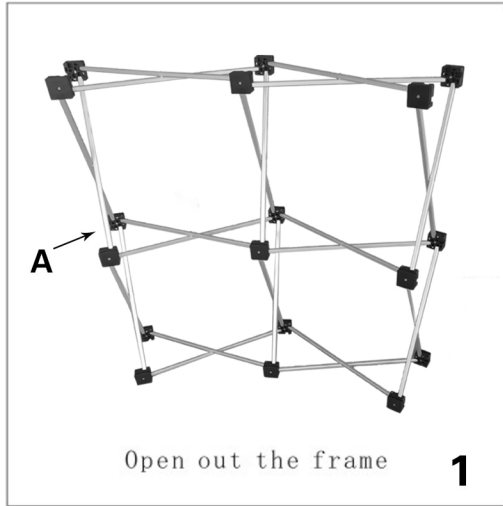

USER GUIDE

POP UP COUNTER TE-5C

Number of product parts

Ax1

Bx8

Cx4

Dx4

Ex6