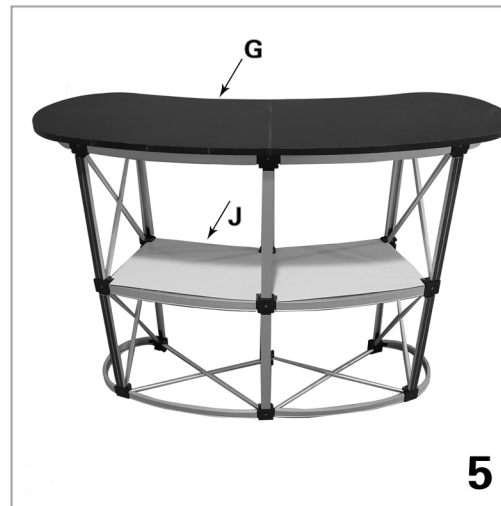

USER GUIDE

POP UP COUNTER TE-5C

Number of product parts

Ax1

Bx8

Cx4

Dx4

Ex6

Fx4

Gx1

Hx1

Ix1

Jx2