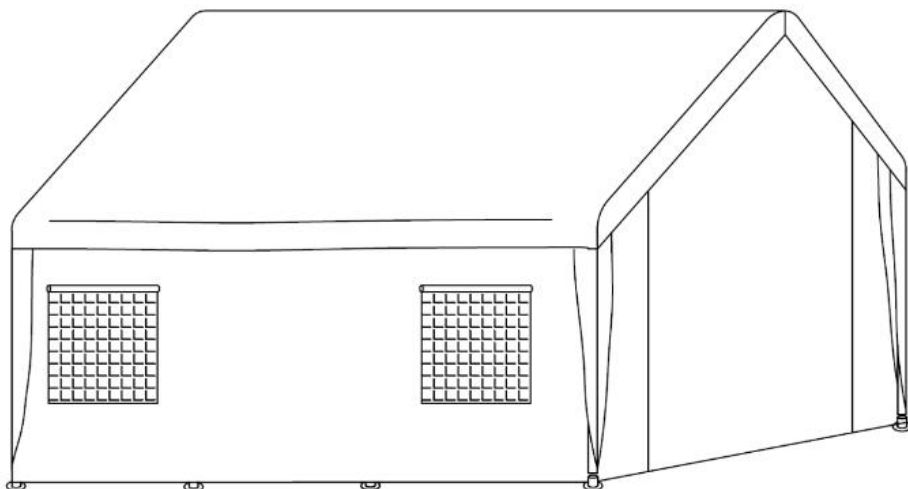

VEVOR®

INSTANT GARAGE

MODEL:HCP1220-S

NEED HELP? CONTACT US!

Have product questions? Need technical support? Please feel free to contact us:

✉ CustomerService@vevor.com

This is the original instruction, please read all manual instructions carefully before operating. VEVOR reserves a clear interpretation of our user manual. The appearance of the product shall be subject to the product you received. Please forgive us that we won't inform you again if there are any technology or software updates on our product.