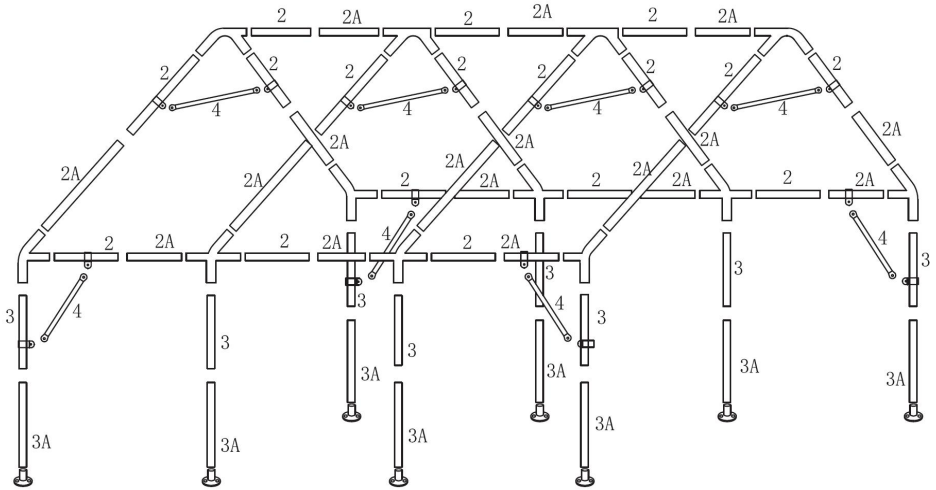

COMPONENTS

2#		17pcs		24pcs
2A#		17pcs		4pcs
3#		8pcs		4pcs
3A#		8pcs		60pcs
4#		8pcs		8+1pcs
A		6pcs		16+1pcs
B		6pcs		1pc
C		8pcs		2pcs
D		16pcs		2pcs
	Sandbag	4pcs		2pcs
				2pcs
				2pcs