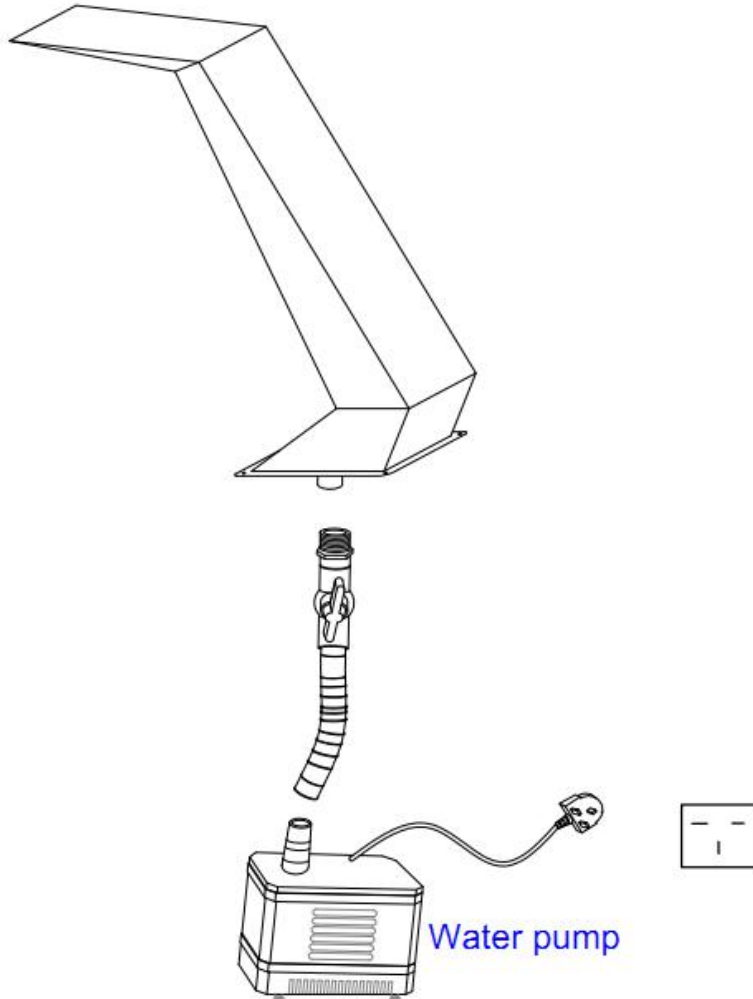

Garden Waterfall

Note: This is just a brief installation, customers should prepare different necessary accessories by themselves before installment, for example, a suitable water pump, joint, clamps, water tube & valve. **And using scouring pad along the brush when do cleaning, or there will be scratches. Kindly note these accessories are not included in package.**

Specific Installation steps as follows:

IMPORTANT: 2 peoples are required to safely assemble and install this unit. Do not attempt to assemble on your own. Unpack all components carefully and check contents.